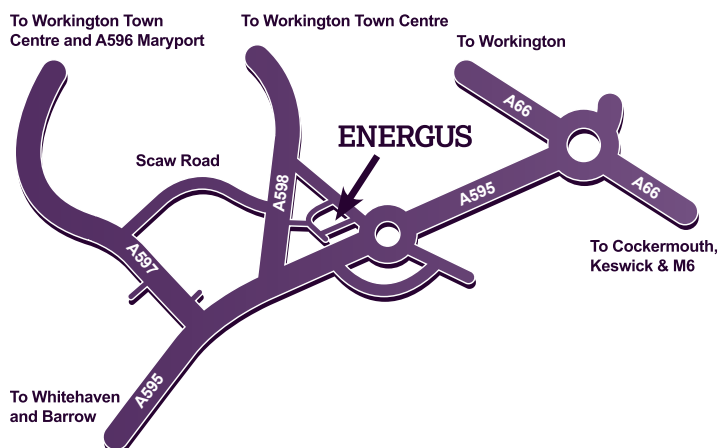

GEN II ENERGUS Training Facility

Centre Location Map

ENERGUS Centre- Lillyhall

1 GEN II Head Office

Lillyhall Business Centre
Jubilee Road, Workington
Cumbria, CA14 4HA
T 01900 701300

2 GEN II Carlisle Skills Centre

www.gen2training.co.uk
information@gen2training.co.uk

Directions From the North (A66)

Travelling West follow the sign posts along the A66 for Workington. When you reach the roundabout at Cockermouth take the second exit, and continue along the A66. At the next roundabout at Little Clifton take the 1st exit onto the A595 (signposted Whitehaven). Travel along the A595 for approximately 2 miles. When you reach the Lillyhall roundabout (with a large metal structure in the centre) take the 3rd exit onto an unclassified road, then after travelling a short distance take the 1st left onto Blackwood Road where you will see the main car park signposted to the right. Please report to reception, which is accessed via the steps to the bottom left of the car park.

Directions From the South (A595)

If travelling from the south, follow the A595 North to the first Lillyhall roundabout, via the dual carriageway. When reaching the roundabout after the dual carriageway, take the second exit and carry on until you reach the second Lillyhall roundabout (with a large metal structure in the centre) take the 1st exit onto an unclassified road, then after travelling a short distance take the 1st left onto Blackwood Road where you will see the main car park signposted to the right. Please report to reception, which is accessed via the steps to the bottom left of the car park.