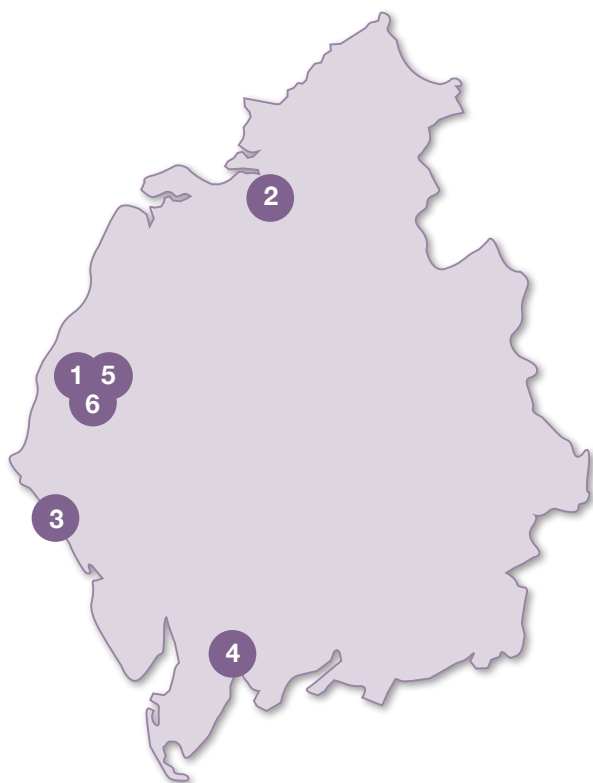

GEN II ENERGUS Training Facility

Centre Location Map

ENERGUS Centre- Lillyhall

1 GEN II Head Office

Lillyhall Business Centre
Jubilee Road, Workington
Cumbria, CA14 4HA
T 01900 701300

2 GEN II Carlisle Skills Centre

Kingmoor Park, Unit F2
Kingmoor South, Carlisle
Cumbria, CA6 4RD
T 01228 599890

3 GEN II Sellafield Skills Centre

B111, Sellafield
Cumbria, CA20 1PG
T 019467 86616

4 GEN II Furness Skills Centre

North Lonsdale Road
Ulverston
Cumbria, LA12 9DR
T 01229 483760

www.gen2training.co.uk
information@gen2training.co.uk

Directions From the North (A66)

Travelling West follow the sign posts along the A66 for Workington. When you reach the roundabout at Cockermouth take the second exit, and continue along the A66. At the next roundabout at Little Clifton take the 1st exit onto the A595 (signposted Whitehaven). Travel along the A595 for approximately 2 miles. When you reach the Lillyhall roundabout (with a large metal structure in the centre) take the 3rd exit onto an unclassified road, then after travelling a short distance take the 1st left onto Blackwood Road where you will see the main car park signposted to the right. Please report to reception, which is accessed via the steps to the bottom left of the car park.

Directions From the South (A595)

If travelling from the south, follow the A595 North to the first Lillyhall roundabout, via the dual carriageway. When reaching the roundabout after the dual carriageway, take the second exit and carry on until you reach the second Lillyhall roundabout (with a large metal structure in the centre) take the 1st exit onto an unclassified road, then after travelling a short distance take the 1st left onto Blackwood Road where you will see the main car park signposted to the right. Please report to reception, which is accessed via the steps to the bottom left of the car park.